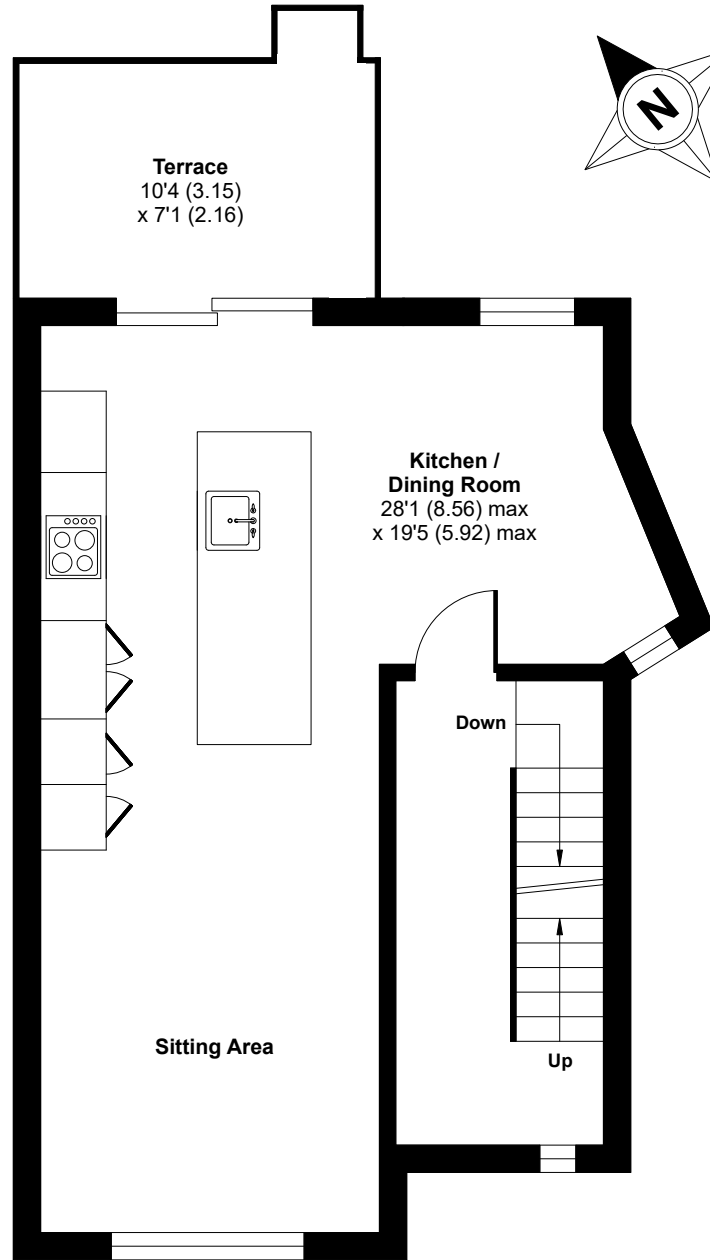

# Tides Reach, Gannel Road, Newquay, TR7 2FU

Approximate Area = 1346 sq ft / 125 sq m

For identification only - Not to scale

GROUND FLOOR

FIRST FLOOR

SECOND FLOOR