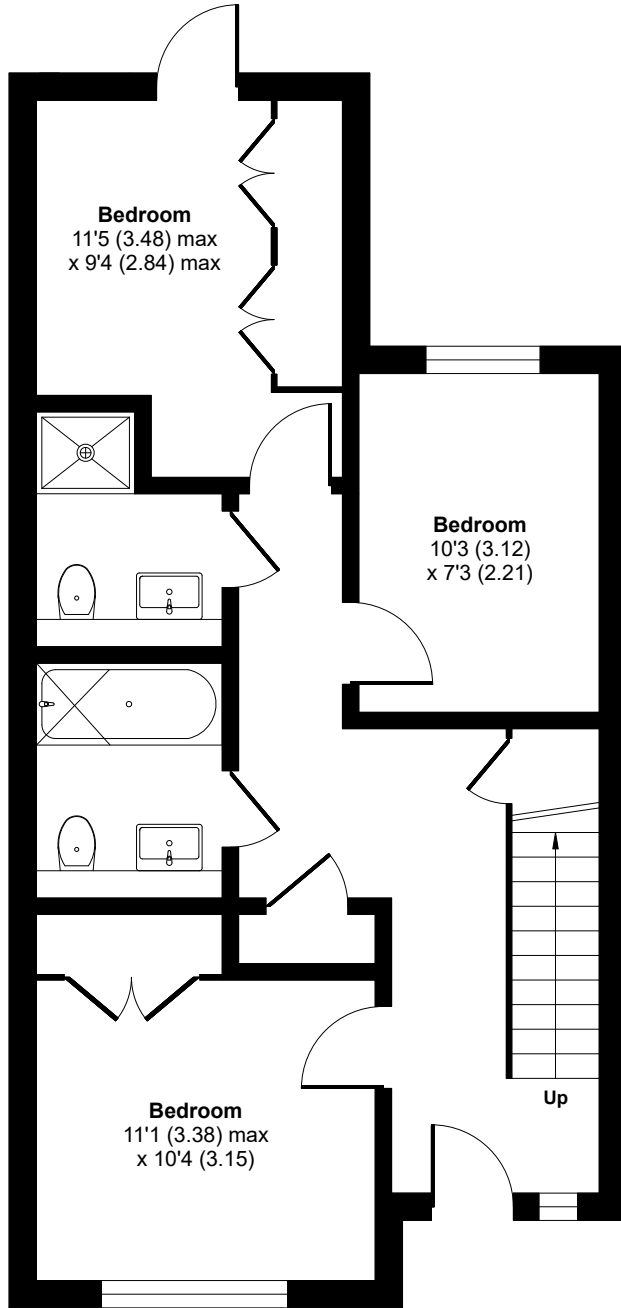

# Tides Reach, Gannel Road, Newquay, TR7 2FU

Approximate Area = 1346 sq ft / 125 sq m

For identification only - Not to scale

GROUND FLOOR

FIRST FLOOR

SECOND FLOOR