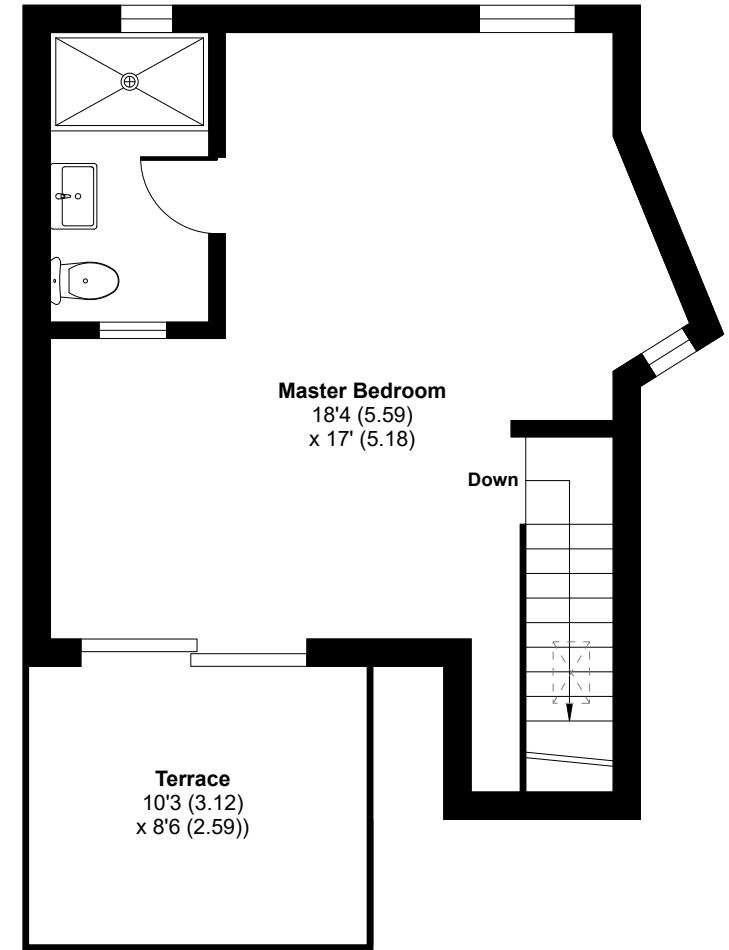

# Tides Reach, Gannel Road, Newquay, TR7 2FU

Approximate Area = 1346 sq ft / 125 sq m

For identification only - Not to scale

GROUND FLOOR

FIRST FLOOR

SECOND FLOOR